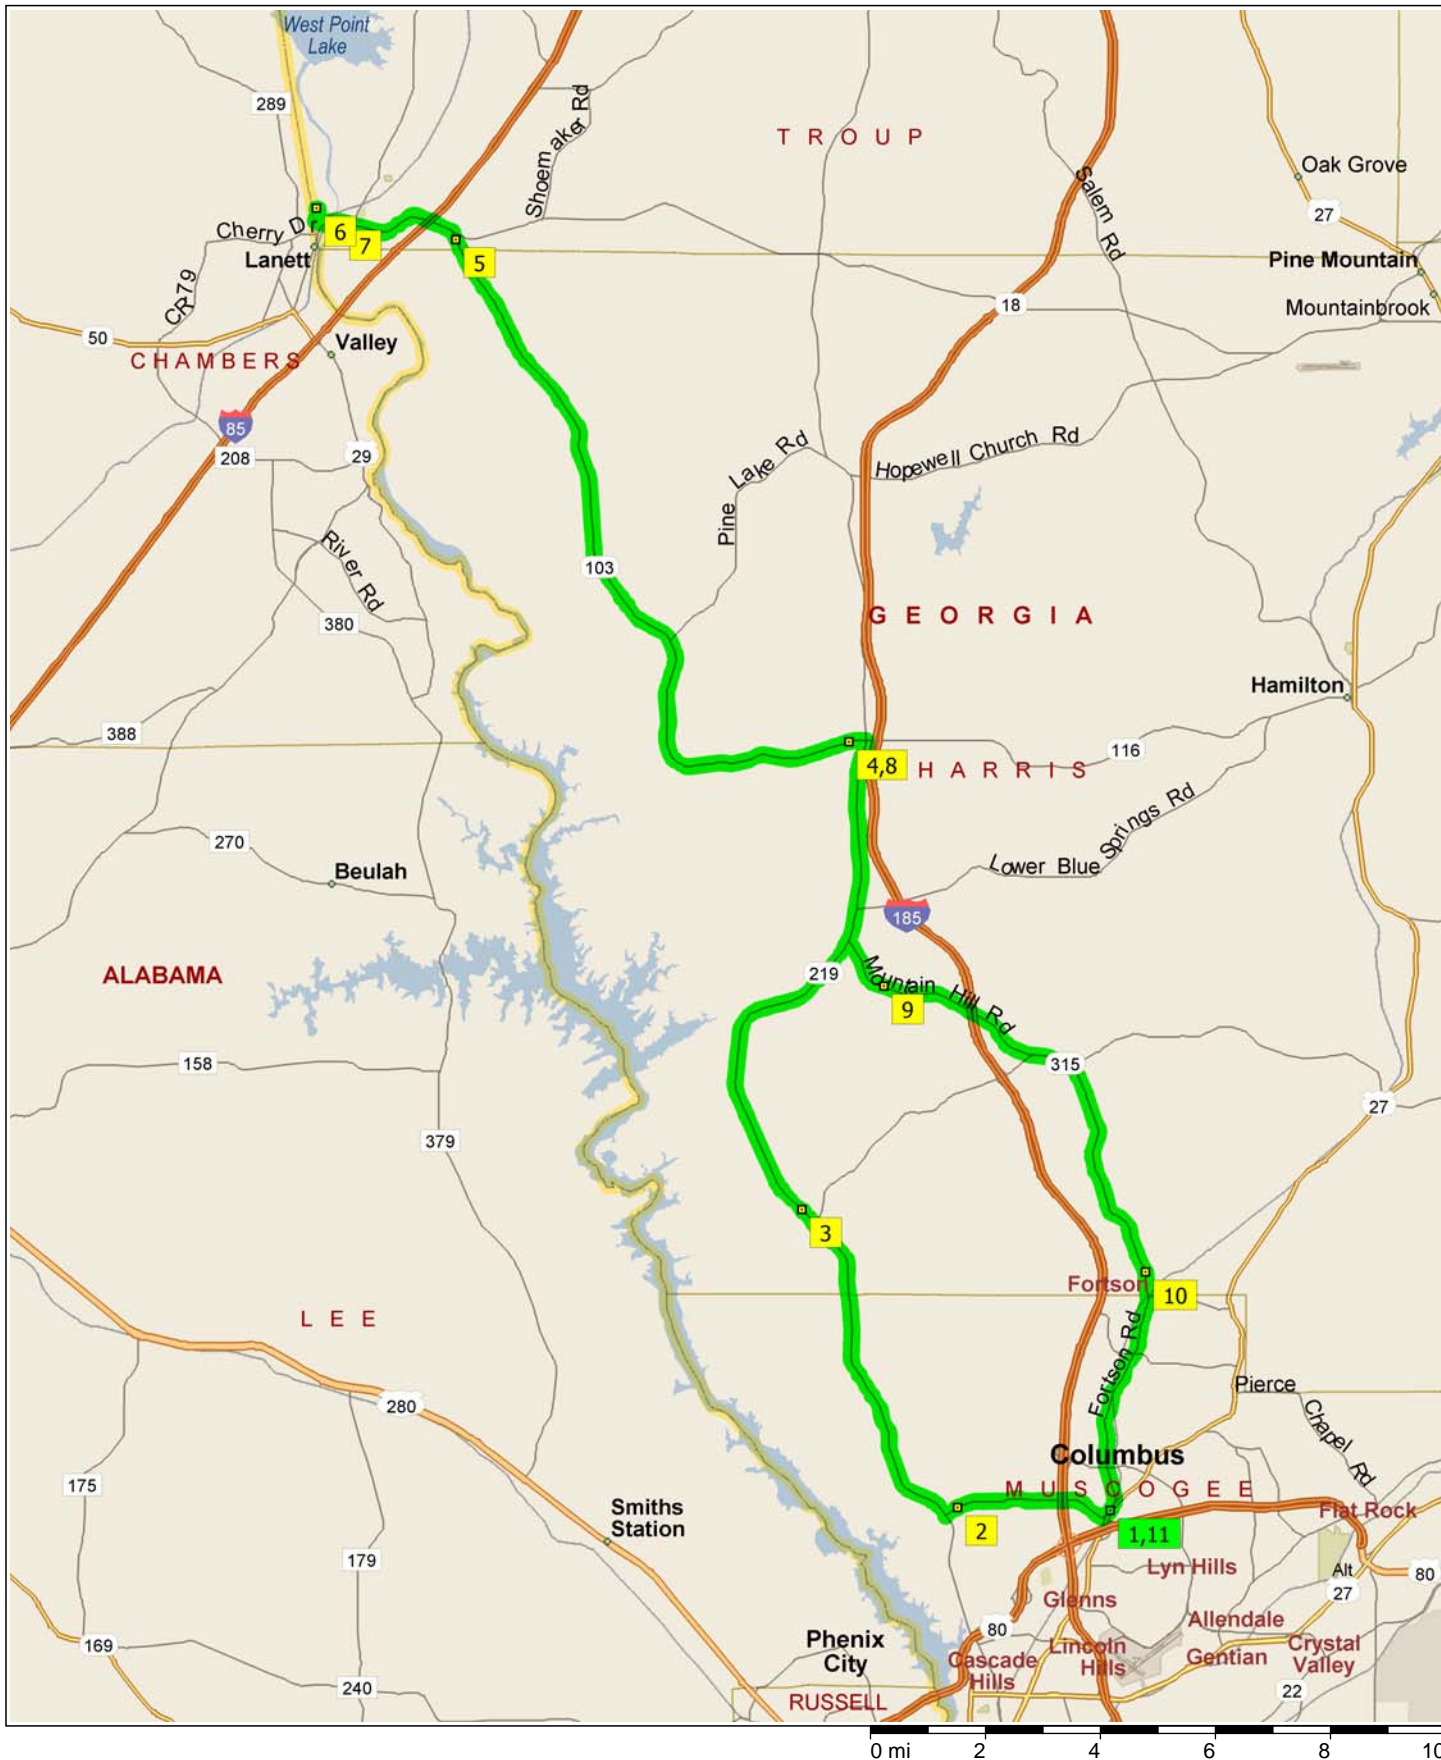

West Point-Ft Tyler

69.1 miles; 2 hours

9:00 AM	0.0 mi	1 Depart 7373 Fortson Rd, Columbus, GA 31909 on Fortson Rd (South) for 0.2 ...
9:00 AM	0.2 mi	Turn RIGHT (West) onto Double Churches Rd for 1.4 mi
9:03 AM	1.6 mi	Keep STRAIGHT onto Double Churches Rd [Willett Dr] for 1.2 mi
9:05 AM	2.8 mi	2 At 314 Double Churches Rd, Columbus, GA 31904, stay on Double Churches Rd [Willett ... (West) for 43 yds
9:05 AM	2.9 mi	Bear LEFT (South-West) onto Double Churches Rd for 0.2 mi
9:05 AM	3.1 mi	Turn RIGHT (North-West) onto SR-219 [River Rd] for 2.6 mi
9:10 AM	5.7 mi	Keep STRAIGHT onto SR-219 [New River Rd] for 2.9 mi
9:14 AM	8.6 mi	Keep STRAIGHT onto SR-219 for 0.8 mi
9:15 AM	9.4 mi	3 At 1756 SR-219, Fortson, GA 31808, stay on SR-219 (North-West) for 9.5 mi
9:31 AM	18.9 mi	Turn LEFT (West) onto SR-103 for 0.3 mi
9:32 AM	19.2 mi	4 At 15694 SR-103, West Point, GA 31833, stay on SR-103 (West) for 13.5 ...
9:53 AM	32.7 mi	5 At 2390 SR-103, West Point, GA 31833, stay on SR-103 (North) for 0.1 ...
9:53 AM	32.9 mi	Bear LEFT (West) onto SR-18 for 0.8 mi
9:55 AM	33.7 mi	Keep STRAIGHT onto SR-18 [E 10th St] for 1.1 mi
9:57 AM	34.7 mi	Keep STRAIGHT onto US-29 [SR-14] for 0.5 mi
9:58 AM	35.3 mi	Turn RIGHT (West) onto W 8th St for 0.2 ...
9:59 AM	35.4 mi	Turn RIGHT (North) onto 5th Ave for 0.2 mi
10:00 AM	35.7 mi	Turn LEFT (West) onto W 11th St for 65 yds
10:01 AM	35.7 mi	6 At W 11th St, West Point, GA 31833, stay on W 11th St (East) for 54 y...
10:01 AM	35.7 mi	Turn RIGHT (South) onto 5th Ave for 0.2 ...
10:02 AM	36.0 mi	Turn LEFT (East) onto W 8th St for 0.2 ...
10:03 AM	36.2 mi	Turn LEFT (North) onto US-29 [SR-14] for 0.3 mi
10:04 AM	36.5 mi	7 At Rogers Pit Cooked-Barbecue [210 E 10th St, West Point, GA 31833, (706) 645-2383], st... on US-29 [SR-14] (East) for 0.2 mi
10:04 AM	36.7 mi	Keep STRAIGHT onto SR-18 [E 10th St] for 1.1 mi
10:06 AM	37.7 mi	Keep STRAIGHT onto SR-18 for 0.8 mi
10:08 AM	38.5 mi	Bear RIGHT (South) onto SR-103 for 13.7 mi
10:30 AM	52.2 mi	8 At 15694 SR-103, West Point, GA 31833, stay on SR-103 (East) for 0.3 ...
10:31 AM	52.5 mi	Keep RIGHT onto Local road(s) for 43 yds
10:31 AM	52.5 mi	Bear RIGHT (South) onto SR-219 for 3.5 mi
10:37 AM	56.0 mi	Bear LEFT (South) onto Mountain Hill Rd for 1.1 ...
10:39 AM	57.1 mi	9 At 1123 Mountain Hill Rd, Fortson, GA 31808, stay on Mountain Hill Rd (East) for 3.0 ...
10:44 AM	60.0 mi	Keep STRAIGHT onto SR-315 for 0.7 mi
10:46 AM	60.7 mi	Keep STRAIGHT onto Fortson Rd for 4.0 mi
10:53 AM	64.7 mi	10 At Fortson Rd, stay on Fortson Rd (South) for 4.4 ...
11:00 AM	69.1 mi	11 Arrive 7373 Fortson Rd, Columbus, GA 319...